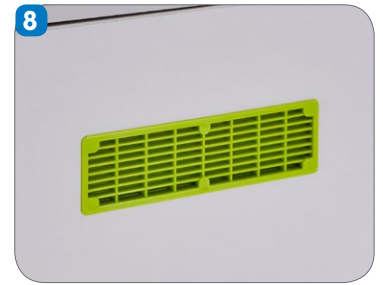

LapCabby Lyte

Single / Multi / Mini / Lyte Wall

LapCabby

New thinking in ICT storage

7. IEC power cables plug into the mains and are designed to snap out if pulled away from the wall, preventing damage to the unit or any nasty trips

8. Air vents to the base and rear allow constant air circulation, so no fan is required and devices charge in silence

Lyte Wall

9. This compact solution saves precious space in the smallest classroom, office, retail space or anywhere else (wall fixings included). Compact and secure, wall-hung storage for 10 tablets up to 11" with a single key locked door