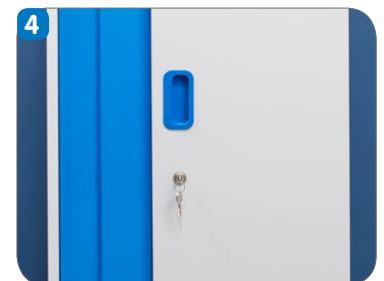

Lyte Single Mini 10

Lyte Multi Mini 10

Lyte 10 Single

Lyte 10 Multi

Lyte 16 Single

Lyte 16 Multi

Lyte Wall 10

Lyte Single, Multi & Mini

LapCabby Lyte

Single / Multi / Mini / Lyte Wall

LapCabby

New thinking in ICT storage

7. IEC power cables plug into the mains and are designed to snap out if pulled away from the wall, preventing damage to the unit or any nasty trips